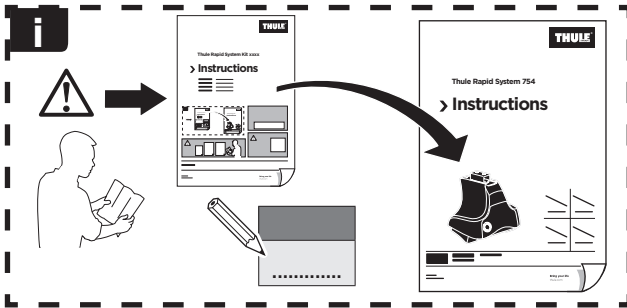

Thule Rapid System Kit 1499

> Instructions

OPEL Agila, 5-dr Hatchback, 08-14

SUZUKI Splash, 5-dr Hatchback, 08-14

ISO 11154-E

141499

C.20160918
519-1499-03

Bring your life

thule.com

1

	X (scale)	X (mm)	X (inch)
OPEL Agila, 5-dr Hatchback, 08-14	28,5	936	36 ⁷/₈
SUZUKI Splash, 5-dr Hatchback, 08-14	28,5	936	36 ⁷/₈

	Y (scale)	Y (mm)	Y (inch)
OPEL Agila, 5-dr Hatchback, 08-14	27	921	36 ¹/₄
SUZUKI Splash, 5-dr Hatchback, 08-14	27	921	36 ¹/₄