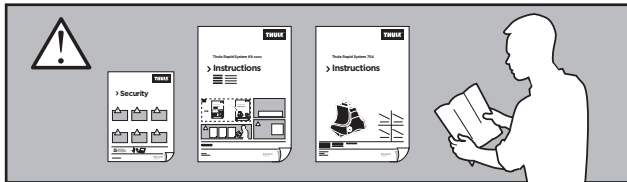

Thule Rapid System Kit 1499

> Instructions

OPEL Agila, 5-dr Hatchback, 08-14

SUZUKI Splash, 5-dr Hatchback, 08-14

ISO 11154-E

141499

C.20160918
519-1499-03

Bring your life

thule.com

1

	X (scale)	X (mm)	X (inch)
OPEL Agila, 5-dr Hatchback, 08-14	28,5	936	36 ⁷/₈
SUZUKI Splash, 5-dr Hatchback, 08-14	28,5	936	36 ⁷/₈

	Y (scale)	Y (mm)	Y (inch)
OPEL Agila, 5-dr Hatchback, 08-14	27	921	36 ¹/₄
SUZUKI Splash, 5-dr Hatchback, 08-14	27	921	36 ¹/₄