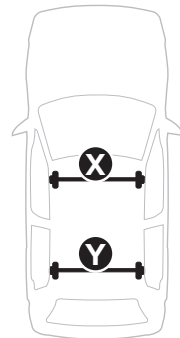

Thule Rapid System Kit 1499

> Instructions

OPEL Agila, 5-dr Hatchback, 08-14

SUZUKI Splash, 5-dr Hatchback, 08-14

ISO 11154-E

141499

C.20160918
519-1499-03

Bring your life

thule.com

1

	X (scale)	X (mm)	X (inch)
OPEL Agila, 5-dr Hatchback, 08-14	28,5	936	36 ⁷/₈
SUZUKI Splash, 5-dr Hatchback, 08-14	28,5	936	36 ⁷/₈

	Y (scale)	Y (mm)	Y (inch)
OPEL Agila, 5-dr Hatchback, 08-14	27	921	36 ¹/₄
SUZUKI Splash, 5-dr Hatchback, 08-14	27	921	36 ¹/₄

2

OPEL Agila, 5-dr Hatchback, 08-14
SUZUKI Splash, 5-dr Hatchback, 08-14

3

	W (mm)	Z (mm)	W (inch)	Z (inch)
OPEL Agila , 5-dr Hatchback, 08-14	270	700	10 ⁵/₈	27 ¹/₂
SUZUKI Splash , 5-dr Hatchback, 08-14	270	700	10 ⁵/₈	27 ¹/₂