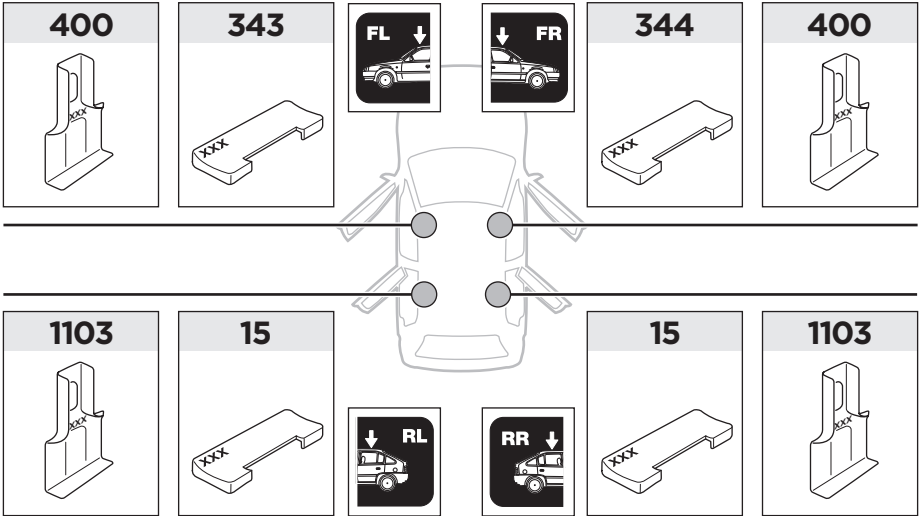

thule.com

1

	X (scale)	X (mm)	X (inch)
OPEL Agila, 5-dr Hatchback, 08-14	28,5	936	36 ⁷/₈
SUZUKI Splash, 5-dr Hatchback, 08-14	28,5	936	36 ⁷/₈

	Y (scale)	Y (mm)	Y (inch)
OPEL Agila, 5-dr Hatchback, 08-14	27	921	36 ¹/₄
SUZUKI Splash, 5-dr Hatchback, 08-14	27	921	36 ¹/₄

2

OPEL Agila, 5-dr Hatchback, 08-14
SUZUKI Splash, 5-dr Hatchback, 08-14

3

	W (mm)	Z (mm)	W (inch)	Z (inch)
OPEL Agila , 5-dr Hatchback, 08-14	270	700	10 ⁵/₈	27 ¹/₂
SUZUKI Splash , 5-dr Hatchback, 08-14	270	700	10 ⁵/₈	27 ¹/₂