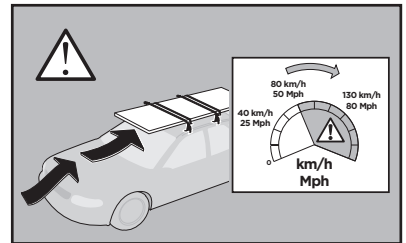

Thule Rapid System Kit 1499

> Instructions

OPEL Agila, 5-dr Hatchback, 08-14

SUZUKI Splash, 5-dr Hatchback, 08-14

ISO 11154-E

141499

C.20160918
519-1499-03

Bring your life

thule.com