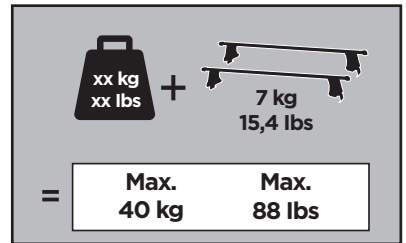

Thule Rapid System Kit 1499

> Instructions

OPEL Agila, 5-dr Hatchback, 08-14

SUZUKI Splash, 5-dr Hatchback, 08-14

ISO 11154-E

141499

C.20160918
519-1499-03

Bring your life

thule.com