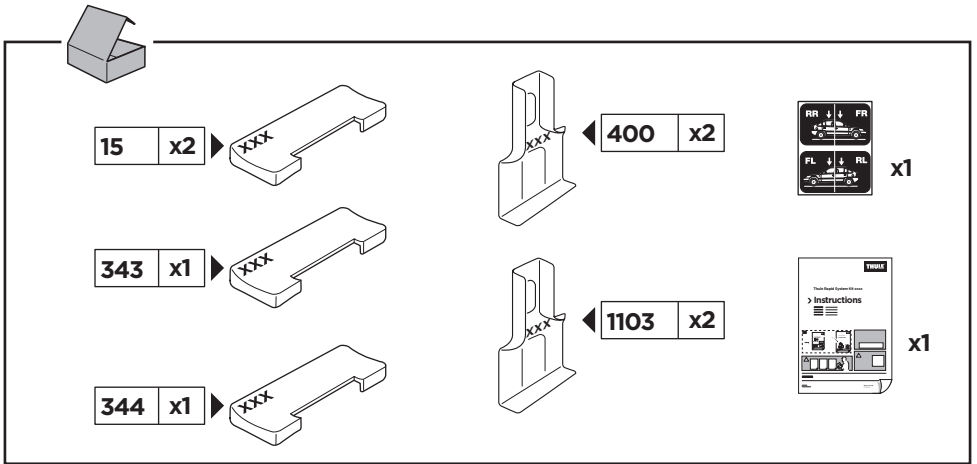

Thule Rapid System Kit 1499

> Instructions

OPEL Agila, 5-dr Hatchback, 08-14

SUZUKI Splash, 5-dr Hatchback, 08-14

ISO 11154-E

141499

C.20160918
519-1499-03

Bring your life

thule.com

1

	X (scale)	X (mm)	X (inch)
OPEL Agila, 5-dr Hatchback, 08-14	28,5	936	36 ⁷/₈
SUZUKI Splash, 5-dr Hatchback, 08-14	28,5	936	36 ⁷/₈

	Y (scale)	Y (mm)	Y (inch)
OPEL Agila, 5-dr Hatchback, 08-14	27	921	36 ¹/₄
SUZUKI Splash, 5-dr Hatchback, 08-14	27	921	36 ¹/₄

2

OPEL Agila, 5-dr Hatchback, 08-14
SUZUKI Splash, 5-dr Hatchback, 08-14

3

	W (mm)	Z (mm)	W (inch)	Z (inch)
OPEL Agila , 5-dr Hatchback, 08-14	270	700	10 ⁵/₈	27 ¹/₂
SUZUKI Splash , 5-dr Hatchback, 08-14	270	700	10 ⁵/₈	27 ¹/₂