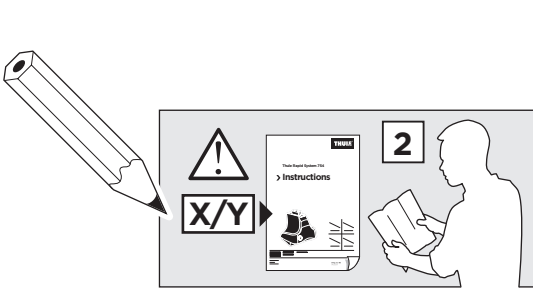

Thule Rapid System Kit 1499

> Instructions

OPEL Agila, 5-dr Hatchback, 08-14

SUZUKI Splash, 5-dr Hatchback, 08-14

ISO 11154-E

141499

C.20160918
519-1499-03

Bring your life

thule.com

1

	X (scale)	X (mm)	X (inch)
OPEL Agila, 5-dr Hatchback, 08-14	28,5	936	36 ⁷/₈
SUZUKI Splash, 5-dr Hatchback, 08-14	28,5	936	36 ⁷/₈

	Y (scale)	Y (mm)	Y (inch)
OPEL Agila, 5-dr Hatchback, 08-14	27	921	36 ¹/₄
SUZUKI Splash, 5-dr Hatchback, 08-14	27	921	36 ¹/₄