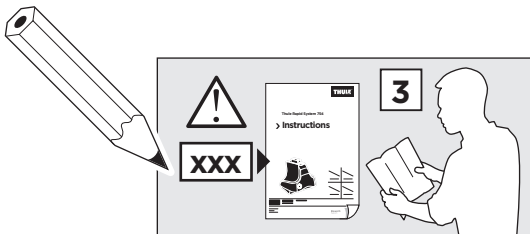

thule.com

1

	X (scale)	X (mm)	X (inch)
OPEL Agila, 5-dr Hatchback, 08-14	28,5	936	36 ⁷/₈
SUZUKI Splash, 5-dr Hatchback, 08-14	28,5	936	36 ⁷/₈

	Y (scale)	Y (mm)	Y (inch)
OPEL Agila, 5-dr Hatchback, 08-14	27	921	36 ¹/₄
SUZUKI Splash, 5-dr Hatchback, 08-14	27	921	36 ¹/₄

2

OPEL Agila, 5-dr Hatchback, 08-14
SUZUKI Splash, 5-dr Hatchback, 08-14

3

	W (mm)	Z (mm)	W (inch)	Z (inch)
OPEL Agila , 5-dr Hatchback, 08-14	270	700	10 ⁵/₈	27 ¹/₂
SUZUKI Splash , 5-dr Hatchback, 08-14	270	700	10 ⁵/₈	27 ¹/₂