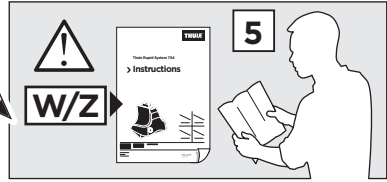

thule.com

1

	X (scale)	X (mm)	X (inch)
OPEL Agila, 5-dr Hatchback, 08-14	28,5	936	36 ⁷/₈
SUZUKI Splash, 5-dr Hatchback, 08-14	28,5	936	36 ⁷/₈

	Y (scale)	Y (mm)	Y (inch)
OPEL Agila, 5-dr Hatchback, 08-14	27	921	36 ¹/₄
SUZUKI Splash, 5-dr Hatchback, 08-14	27	921	36 ¹/₄

2

OPEL Agila, 5-dr Hatchback, 08-14
SUZUKI Splash, 5-dr Hatchback, 08-14

3

	W (mm)	Z (mm)	W (inch)	Z (inch)
OPEL Agila , 5-dr Hatchback, 08-14	270	700	10 ⁵/₈	27 ¹/₂
SUZUKI Splash , 5-dr Hatchback, 08-14	270	700	10 ⁵/₈	27 ¹/₂